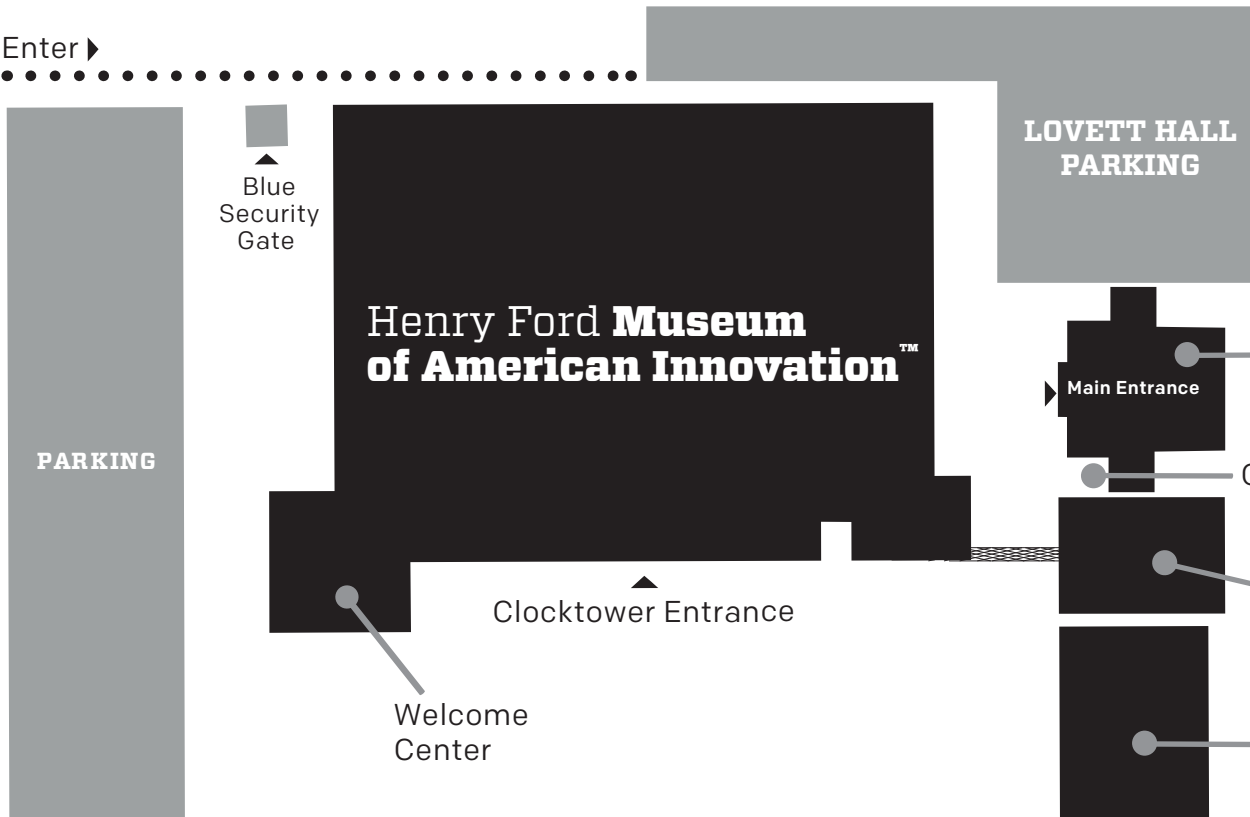

Lovett Hall Evening Parking Map

Automotive Hall of Fame

Enter ▶

Oakwood Boulevard

Village Road

Lovett Hall Evening Event Guest Parking

Enter off Oakwood Boulevard and proceed to Blue Security Gate. Stop at Blue Security Gate and advise security of **event name**. Follow the road to Lovett Hall Parking.